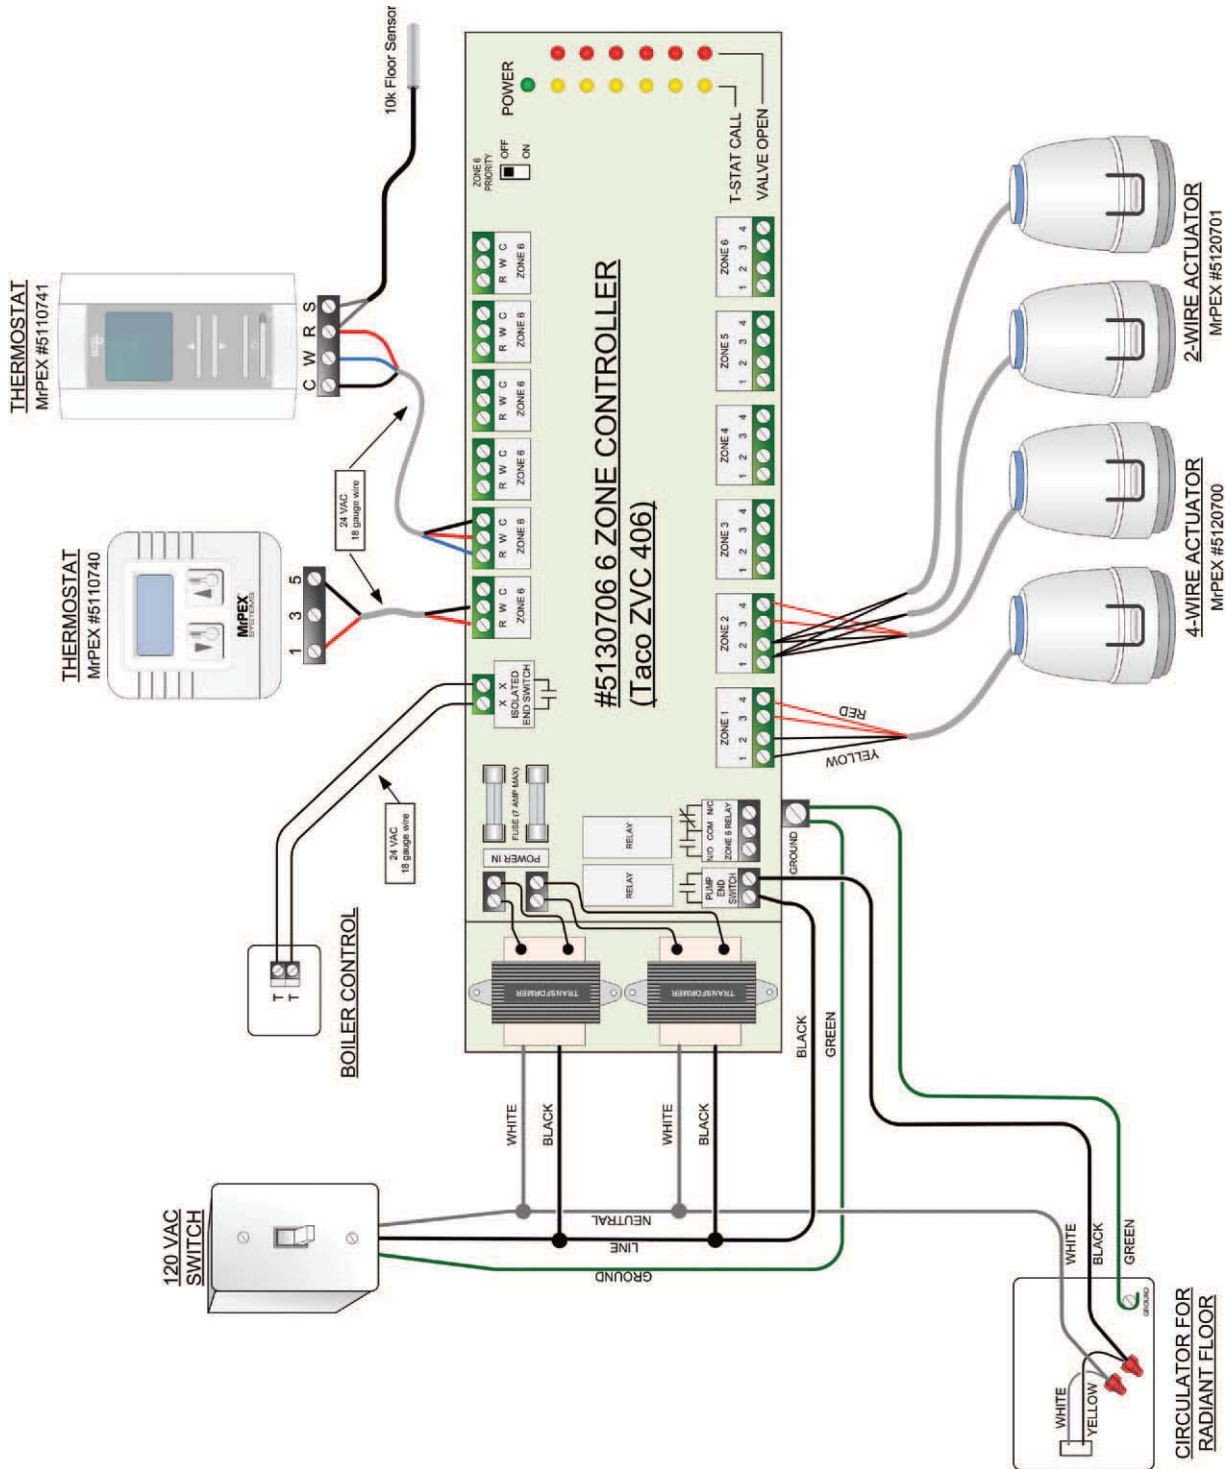

ELECTRICAL SCHEMATICS

SIMPLE 4 ZONE CONTROLLER MRPEX® #5130704

6 ZONE CONTROLLER MRPEX® #5130706

SINGLE ZONE CONTROLLER USING SINGLE ZONE PUMP RELAY WITH FLOOR SENSING THERMOSTAT #5110741

SINGLE ZONE SIMPLE WIRING USING MRPEX® #5110741 AND #5120700

SINGLE ZONE SIMPLE WIRING USING MRPEX® #5110741 AND #5120701