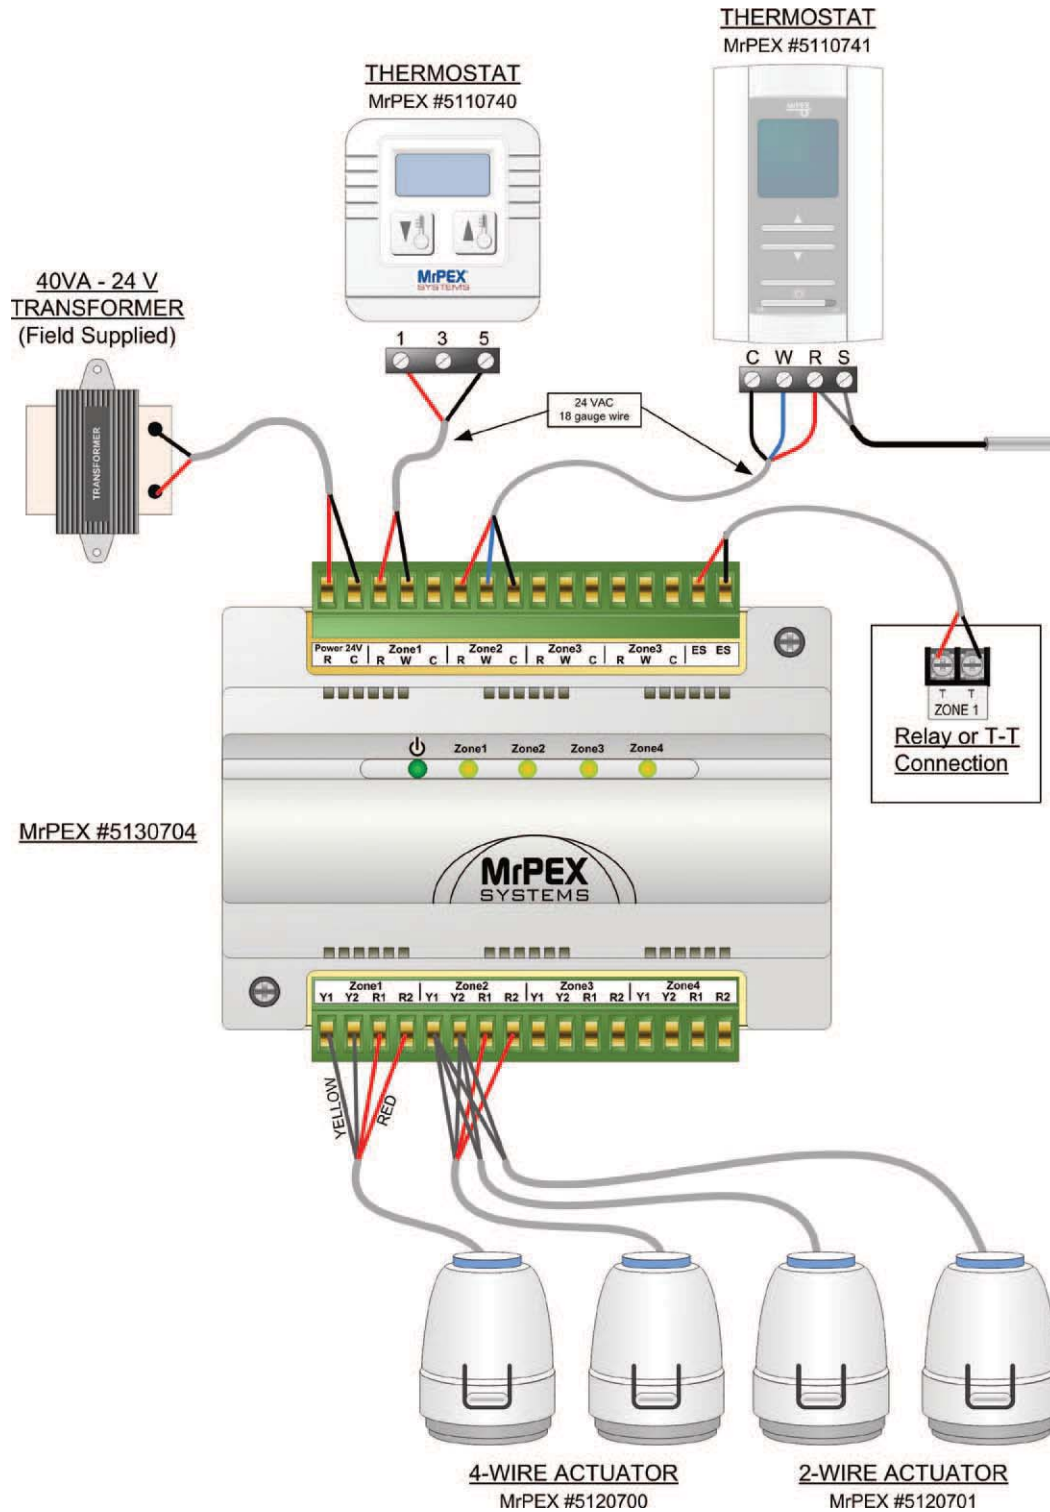

ELECTRICAL SCHEMATICS

SIMPLE 4 ZONE CONTROLLER MRPEX® #5130704

6 ZONE CONTROLLER MRPEX® #5130706

SINGLE ZONE CONTROLLER USING SINGLE ZONE PUMP RELAY WITH FLOOR SENSING THERMOSTAT #5110741

SINGLE ZONE SIMPLE WIRING USING MRPEX® #5110741 AND #5120700

SINGLE ZONE SIMPLE WIRING USING MRPEX® #5110741 AND #5120701