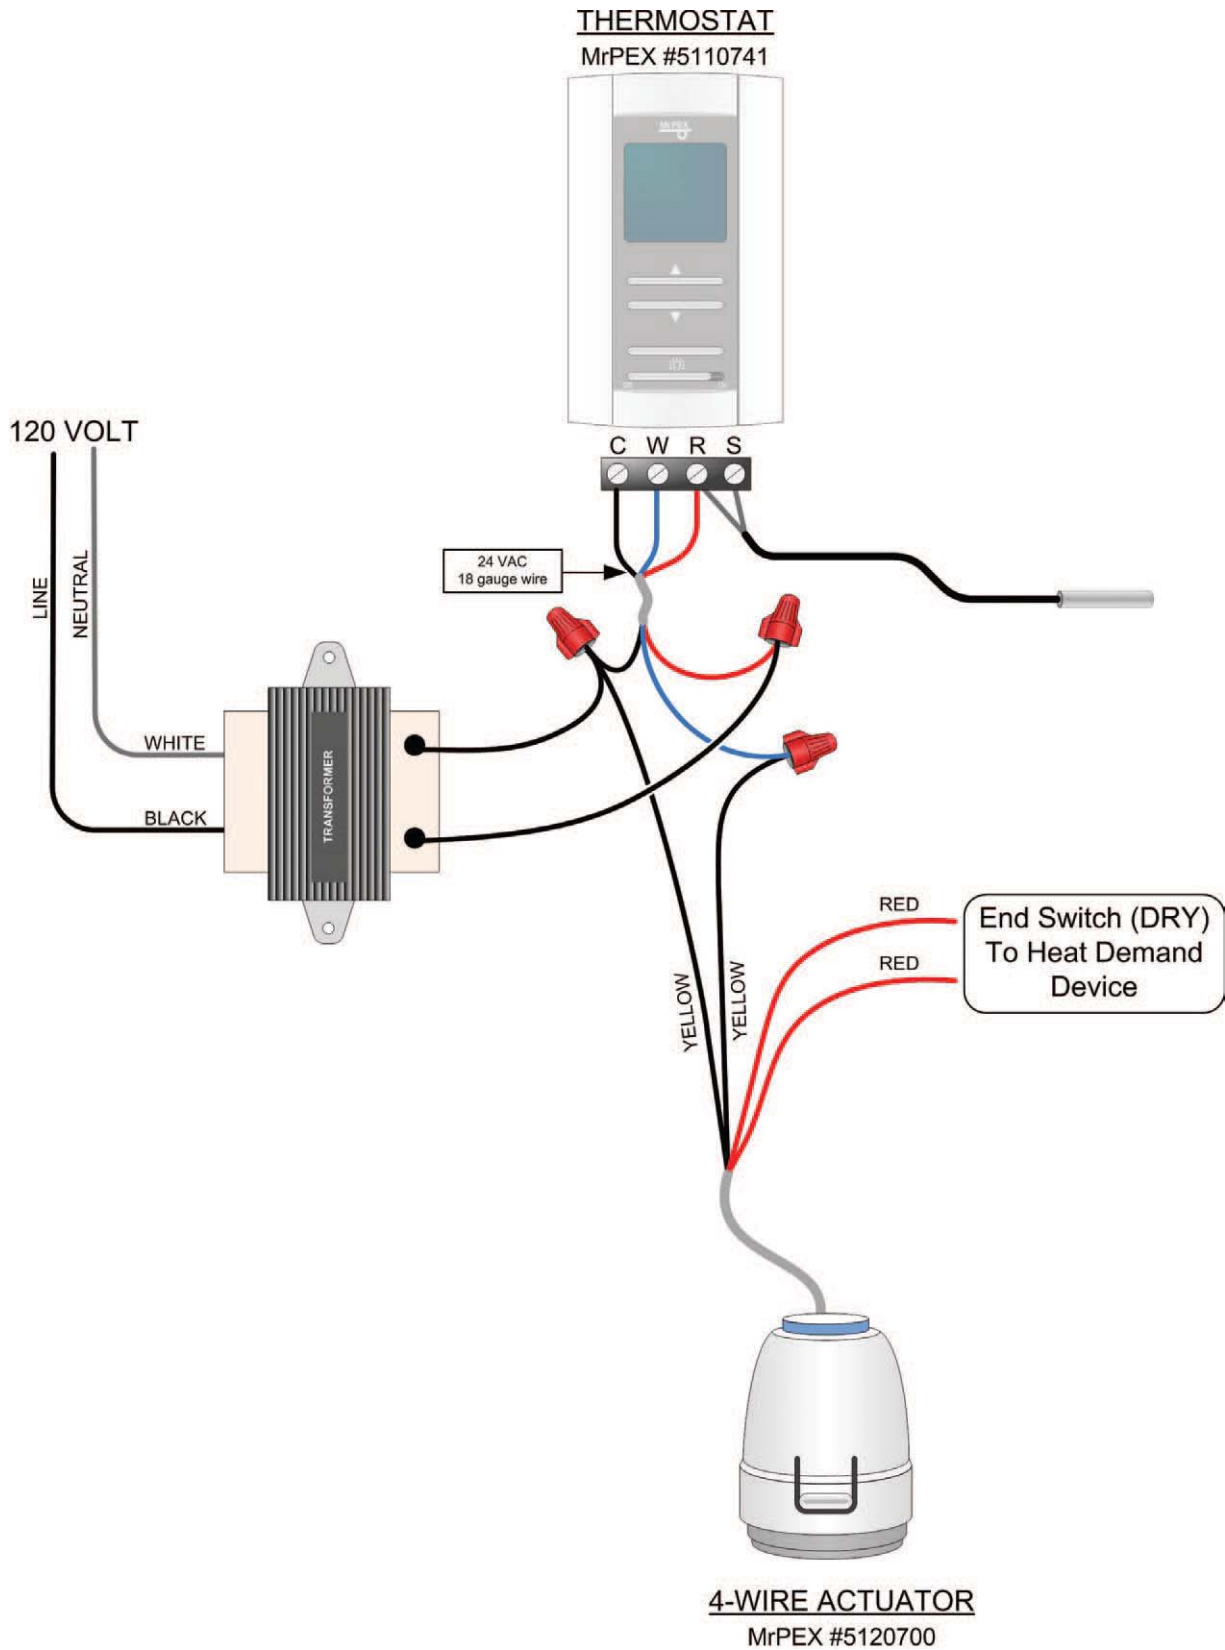

ELECTRICAL SCHEMATICS

SIMPLE 4 ZONE CONTROLLER MRPEX® #5130704

6 ZONE CONTROLLER MRPEX® #5130706

SINGLE ZONE CONTROLLER USING SINGLE ZONE PUMP RELAY WITH FLOOR SENSING THERMOSTAT #5110741

SINGLE ZONE SIMPLE WIRING USING MRPEX® #5110741 AND #5120700

SINGLE ZONE SIMPLE WIRING USING MRPEX® #5110741 AND #5120701