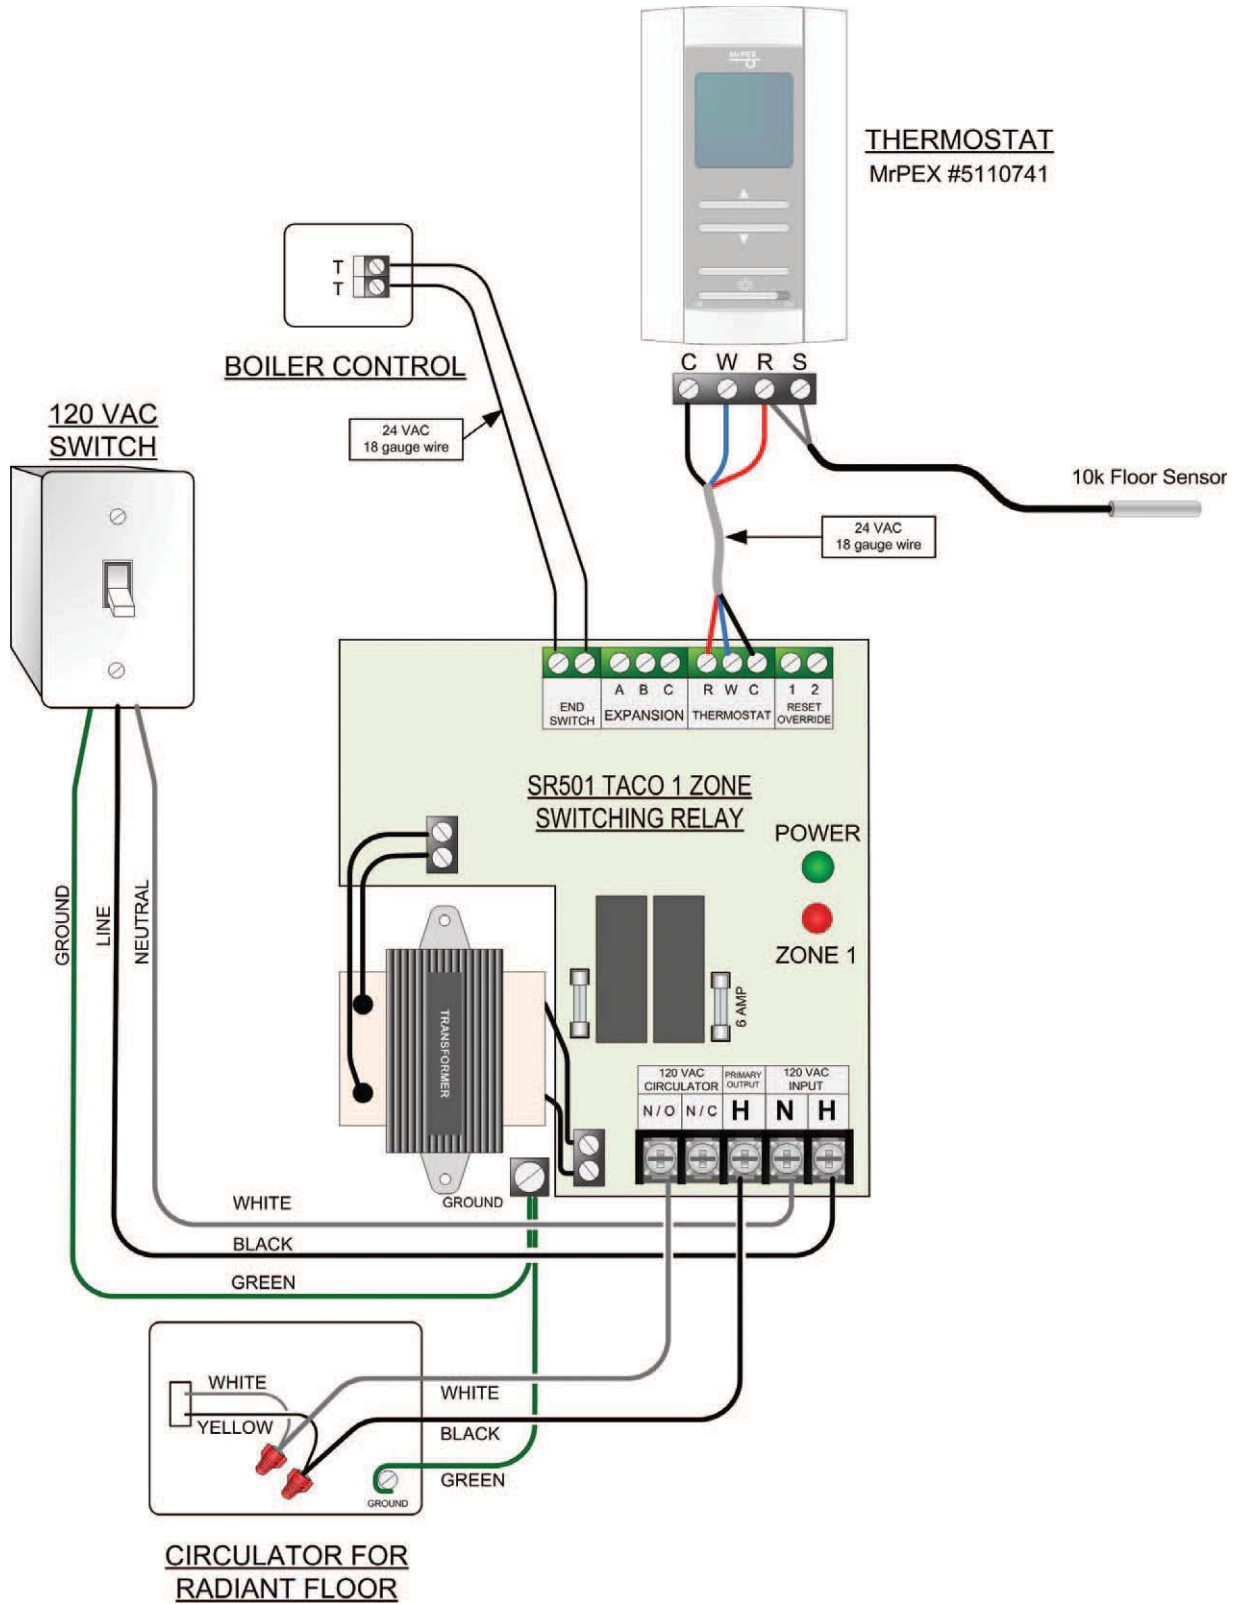

ELECTRICAL SCHEMATICS

SIMPLE 4 ZONE CONTROLLER MRPEX® #5130704

6 ZONE CONTROLLER MRPEX® #5130706

SINGLE ZONE CONTROLLER USING SINGLE ZONE PUMP RELAY WITH FLOOR SENSING THERMOSTAT #5110741

SINGLE ZONE SIMPLE WIRING USING MRPEX® #5110741 AND #5120700

SINGLE ZONE SIMPLE WIRING USING MRPEX® #5110741 AND #5120701