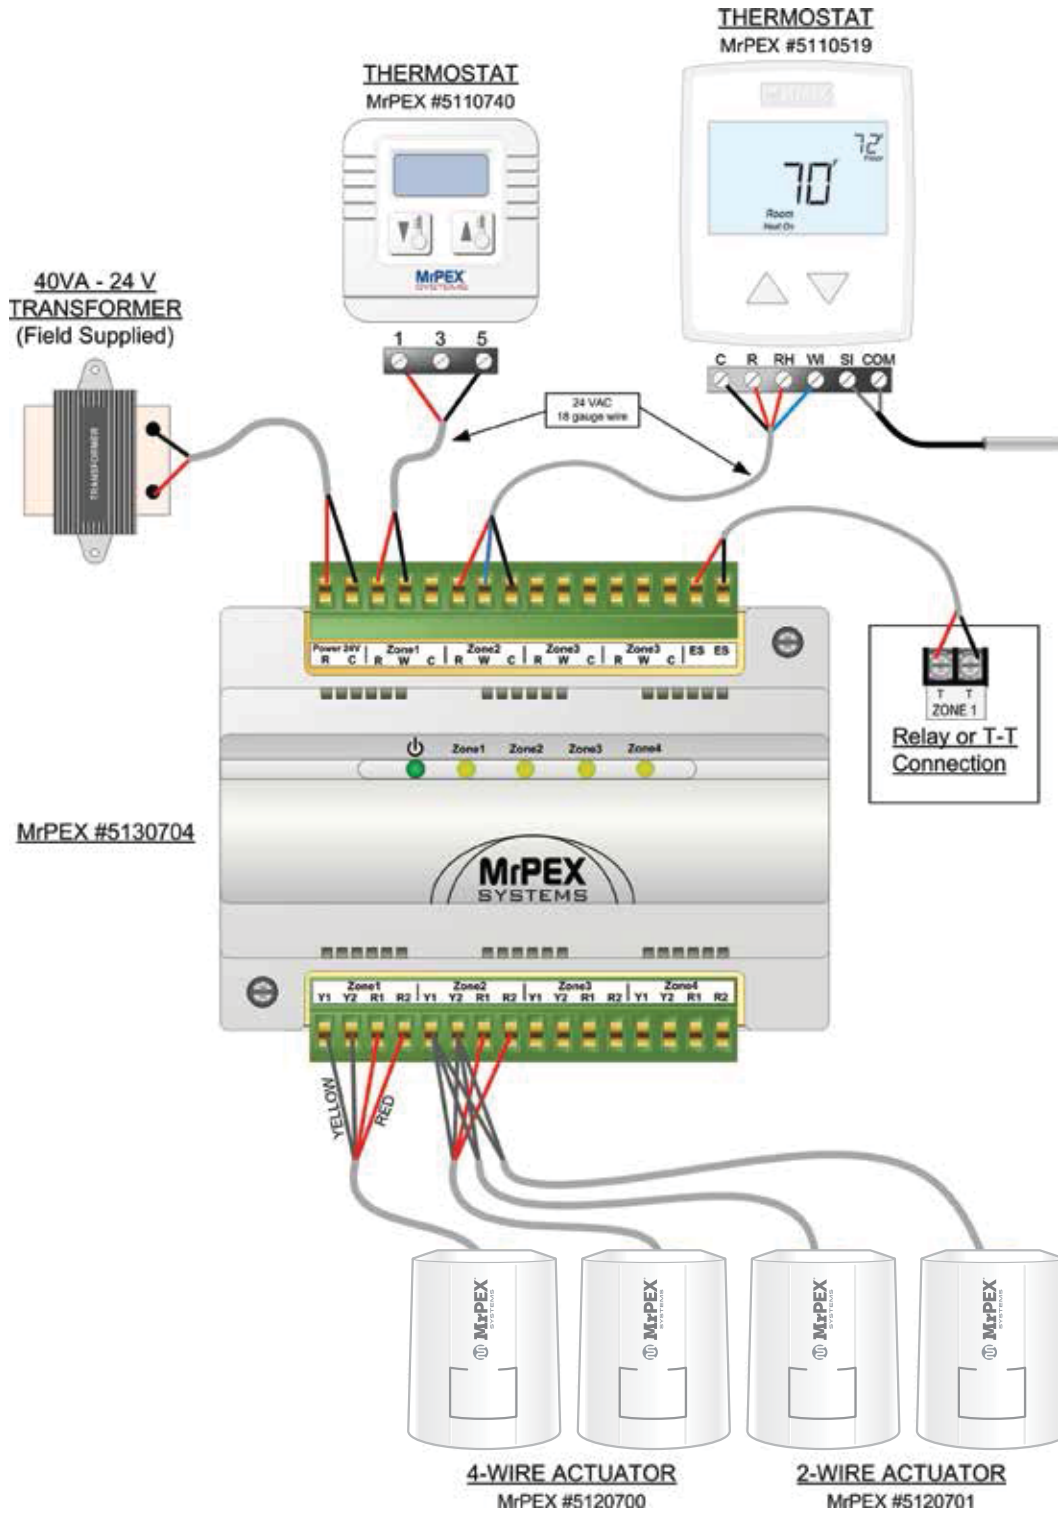

ELECTRICAL SCHEMATICS

SIMPLE 4 ZONE CONTROLLER MRPEX® #5130704

6 ZONE CONTROLLER MRPEX® #5130706

THERMOSTAT INSTALLATION

SINGLE ZONE CONTROLLER USING SINGLE ZONE PUMP RELAY WITH FLOOR SENSING THERMOSTAT #5110519

SINGLE ZONE SIMPLE WIRING USING MRPEX® #5110519 AND #5120700

SINGLE ZONE SIMPLE WIRING USING MRPEX® #5110519 AND #5120701