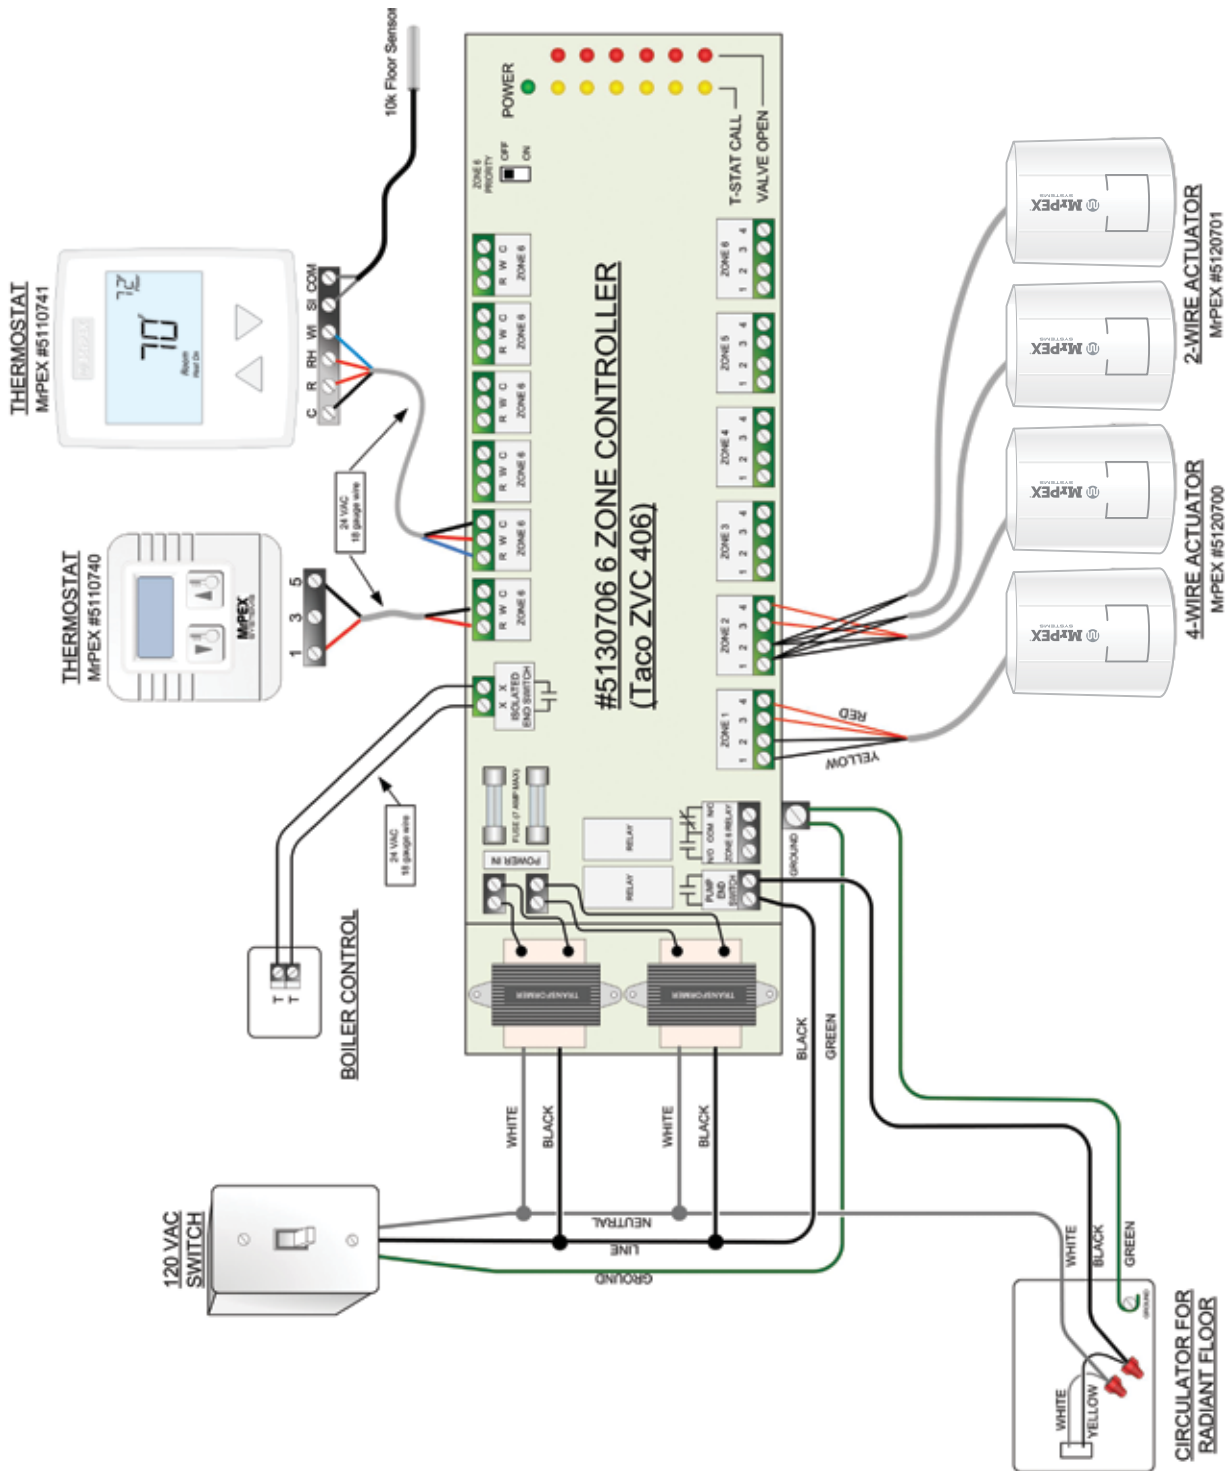

ELECTRICAL SCHEMATICS

SIMPLE 4 ZONE CONTROLLER MRPEX® #5130704

6 ZONE CONTROLLER MRPEX® #5130706

THERMOSTAT INSTALLATION

SINGLE ZONE CONTROLLER USING SINGLE ZONE PUMP RELAY WITH FLOOR SENSING THERMOSTAT #5110519

SINGLE ZONE SIMPLE WIRING USING MRPEX® #5110519 AND #5120700

SINGLE ZONE SIMPLE WIRING USING MRPEX® #5110519 AND #5120701