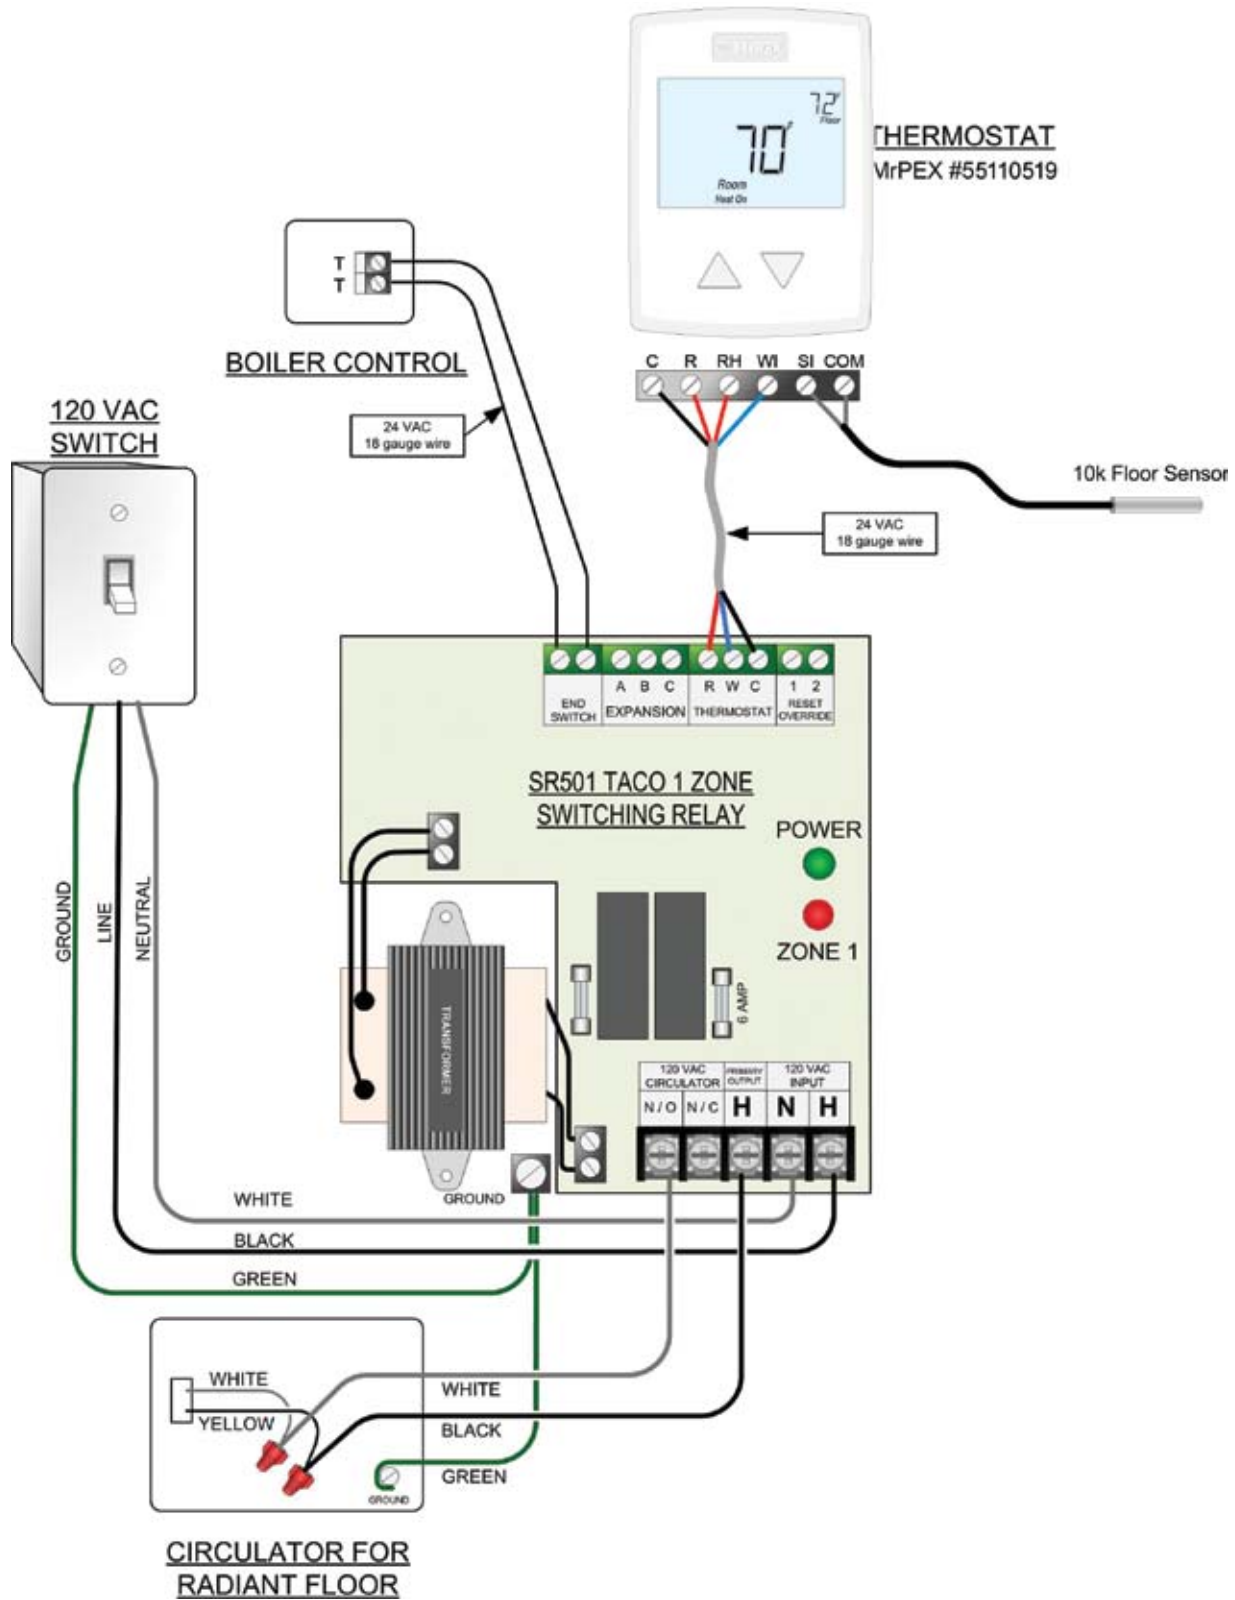

ELECTRICAL SCHEMATICS

SIMPLE 4 ZONE CONTROLLER MRPEX® #5130704

6 ZONE CONTROLLER MRPEX® #5130706

THERMOSTAT INSTALLATION

SINGLE ZONE CONTROLLER USING SINGLE ZONE PUMP RELAY WITH FLOOR SENSING THERMOSTAT #5110519

SINGLE ZONE SIMPLE WIRING USING MRPEX® #5110519 AND #5120700

SINGLE ZONE SIMPLE WIRING USING MRPEX® #5110519 AND #5120701