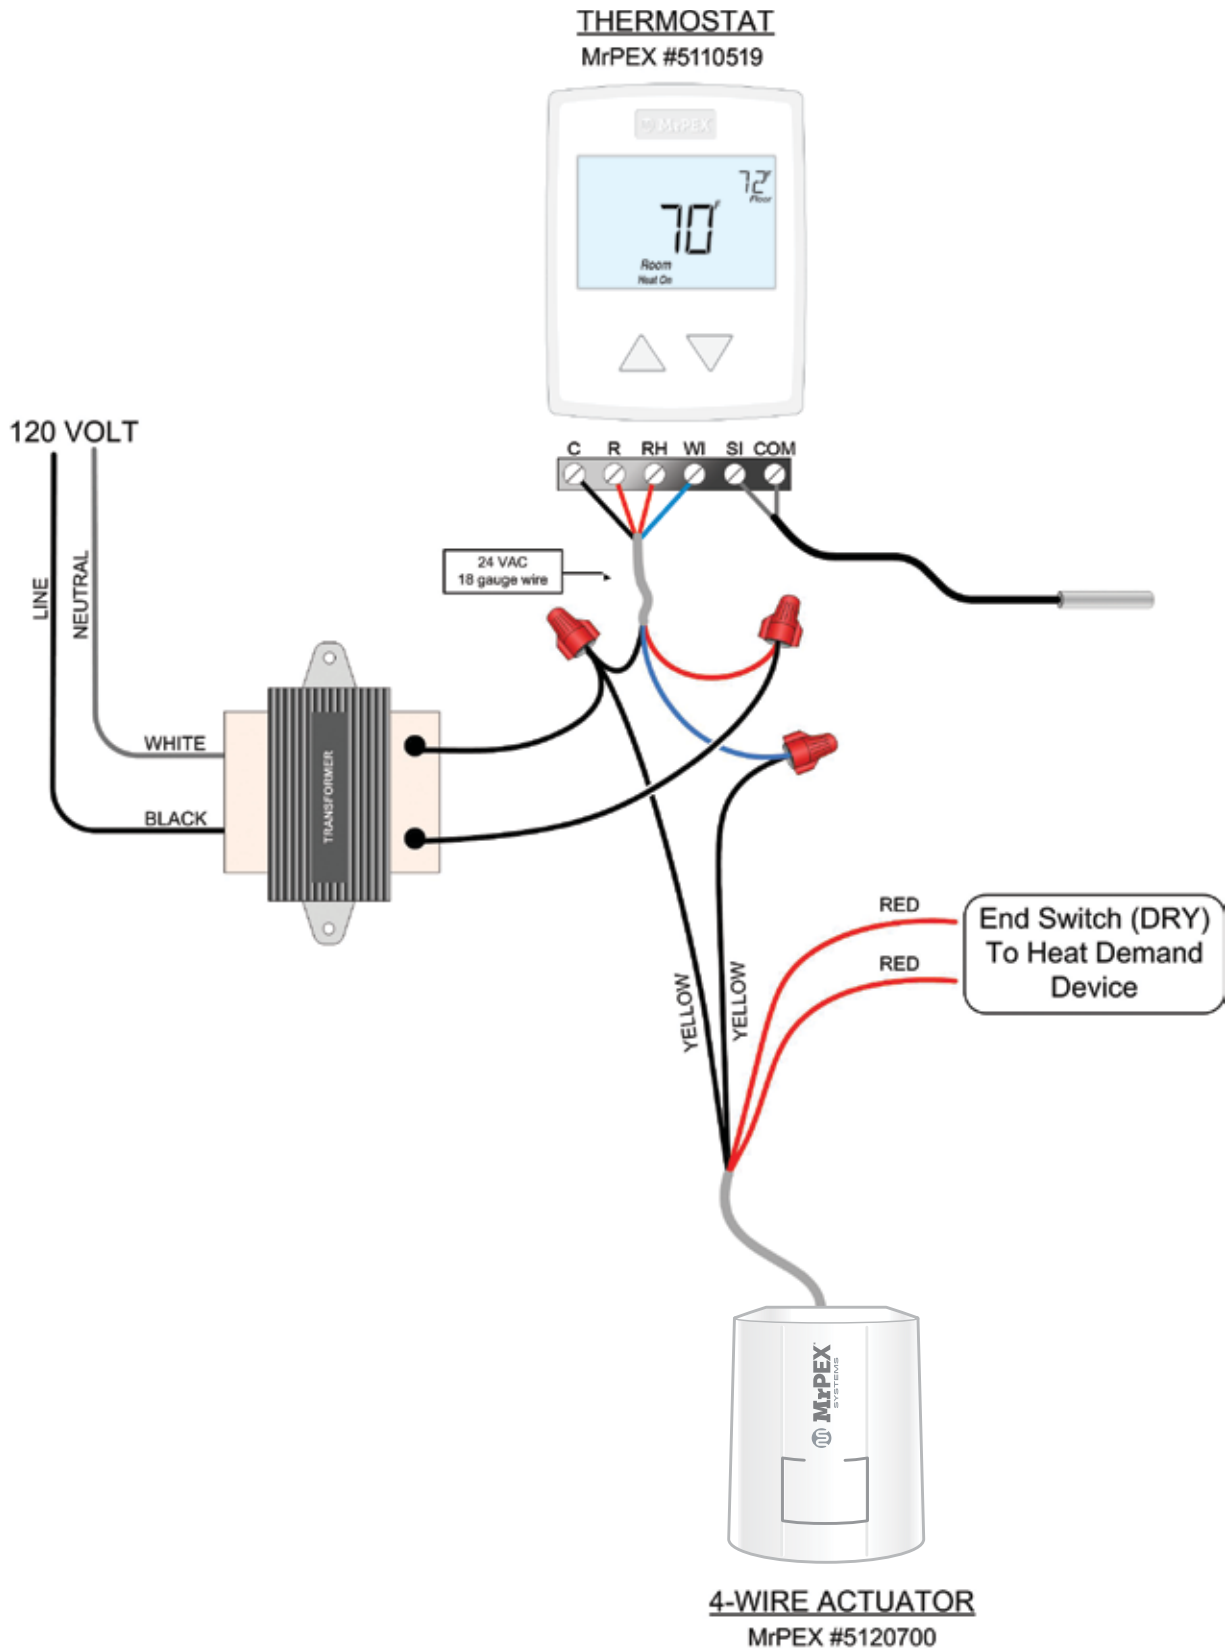

ELECTRICAL SCHEMATICS

SIMPLE 4 ZONE CONTROLLER MRPEX® #5130704

6 ZONE CONTROLLER MRPEX® #5130706

THERMOSTAT INSTALLATION

SINGLE ZONE CONTROLLER USING SINGLE ZONE PUMP RELAY WITH FLOOR SENSING THERMOSTAT #5110519

SINGLE ZONE SIMPLE WIRING USING MRPEX® #5110519 AND #5120700

SINGLE ZONE SIMPLE WIRING USING MRPEX® #5110519 AND #5120701